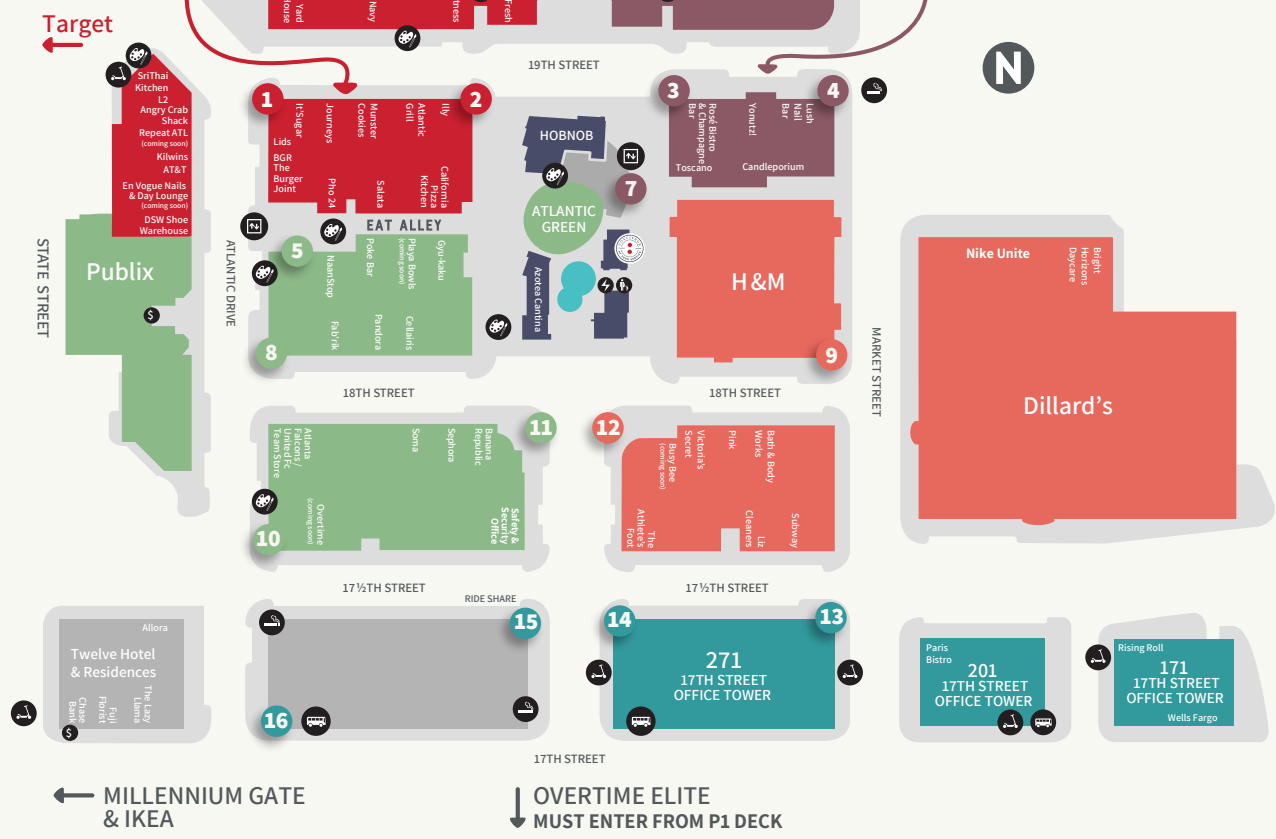

PINNACLE LOT | Access from parking level p2

20TH STREET

Level 2

- Tony's Barber Studio
- Gyn Care
- Museum Of Illusions

Level 2

- 19th Street Dental
- Piedmont Physicians Group
- Atlanta Dermatology & Aesthetics

ATLANTICSTATION

← MILLENNIUM GATE & IKEA

↓ OVERTIME ELITE
MUST ENTER FROM P1 DECK

Legend

- atm
- phone charging station
- concierge
- elevators
- family restroom
- parking
- public art
- restroom
- scooter parking pad
- shuttle stop
- smoking area

Key
L2 = Level 2

art & entertainment

- Lucky Strike
- Museum of Illusions
- Overtime Elite
- Regal Cinemas 18

services

- 19th Street Dental L2
- Atlanta Dermatology & Aesthetics L2
- Bright Horizons Daycare
- Cellairis
- Chase Bank
- En Vogue Nails & Day Lounge Coming Soon
- EV Charging Stations, P1, Stair 2
- EV Charging Stations, P2, Stair 9
- Fuji Florist
- Gyn Care
- LA Fitness

- Journeys
- Lids
- Lindbergh
- NIKE UNITE
- Old Navy
- Overtime Coming Soon
- Pandora
- PINK
- Publix
- Sephora
- Soma
- Target
- The Athlete's Foot
- Victoria's Secret

restaurants

- Allora
- Atlantic Grill
- Angry Crab Shack
- Azotea Cantina
- BGR The Burger Joint
- California Pizza Kitchen